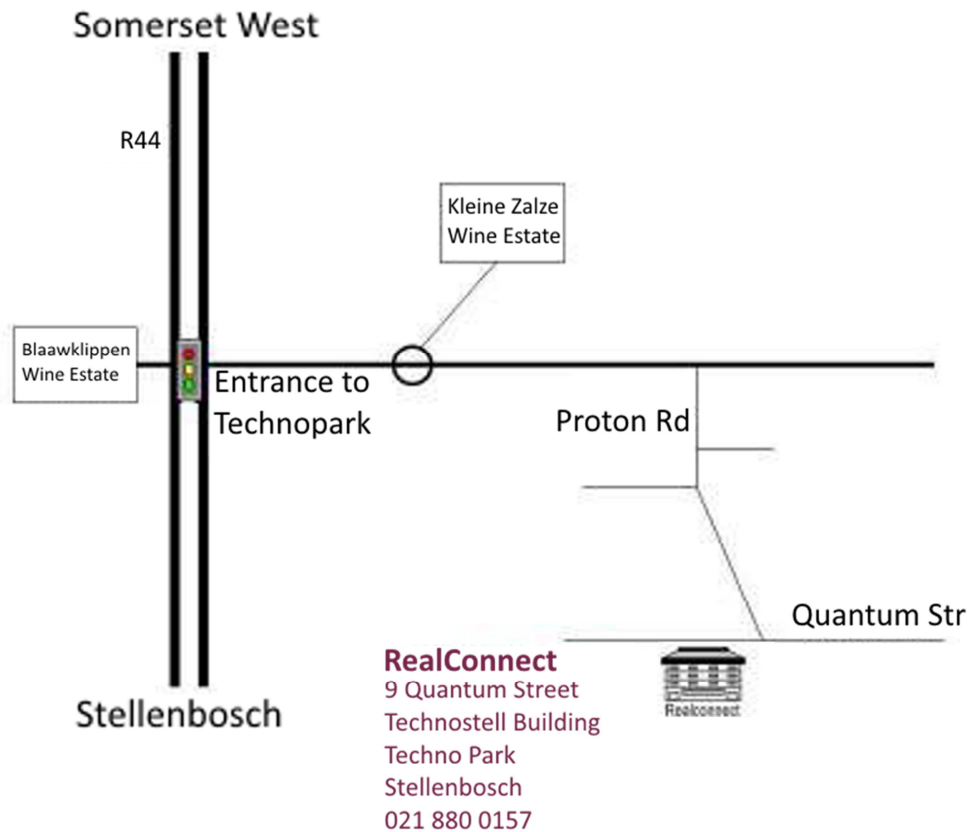

## Map to RealConnect, Stellenbosch, Western Cape

### **Directions**

Techno Park is located about one kilometer south-east outside Stellenbosch on the main R44 Stellenbosch – Somerset West trunk road.

Turn into Techno Park and proceed up the main entrance road.

Cross over the small traffic circle at the entrance to Kleine Zalze Estate. Turn first right after the circle into PROTON Rd.

Follow the road to the T-junction. Turn right into QUANTUM Rd. The Technostell building is immediately on your left hand side.