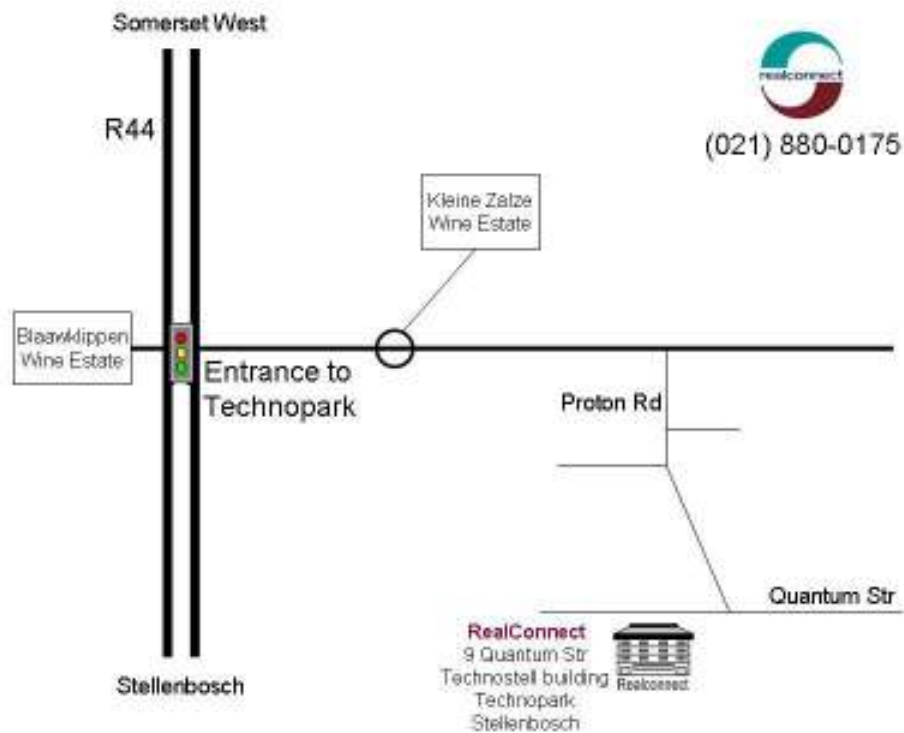

Map – Stellenbosch, Western Cape

Directions

Techno Park is located about one kilometer south-east outside Stellenbosch environs on the main R44 Stellenbosch – Somerset West trunk road.

Turn into Techno Park and proceed up the main entrance road.

Cross over the small traffic circle at the entrance to Kleine Zalze Estate. Turn first right after the circle into PROTON Rd.

Follow the road to the T-junction. Turn right into QUANTUM Rd. The Technostell building is immediately on your left hand side