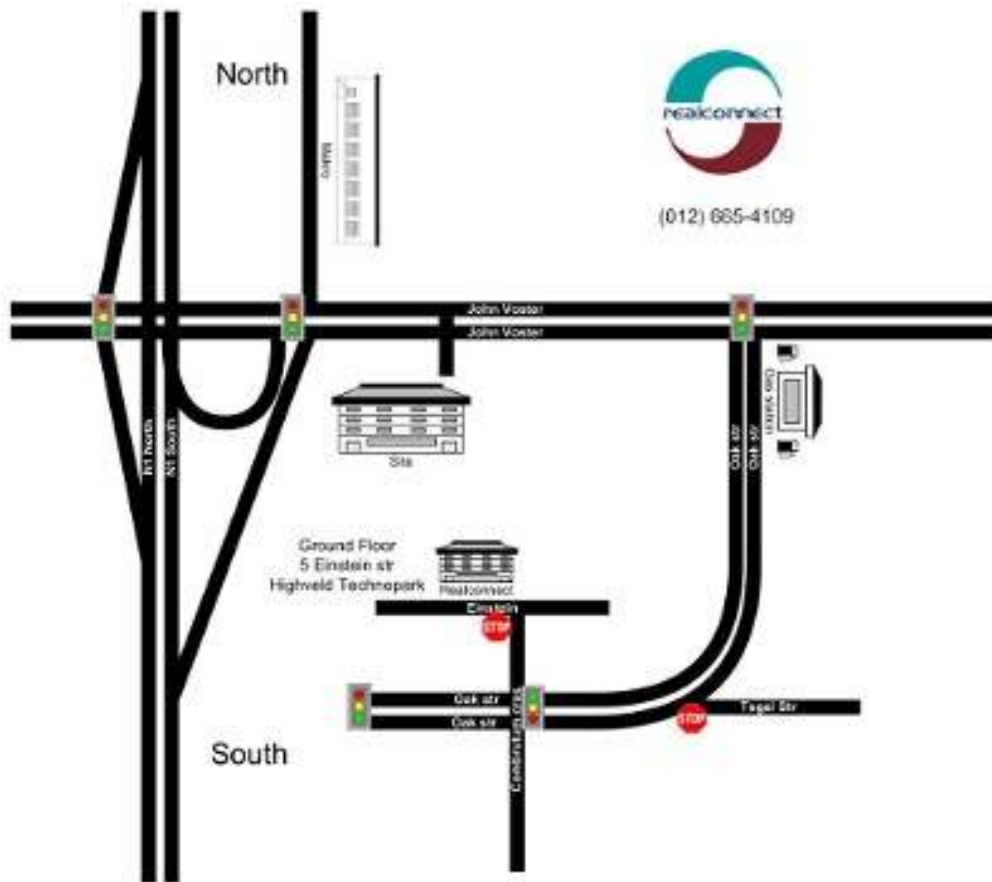

Map – Centurion, Gauteng

Directions

Take the John Vorster off ramp from the N1. Turn East.

At the next robot turn right into Oak Ave. At stop street turn right (still Oak Ave).

At next robot turn right into Einstein Str. At T-junction turn left and immediately right into parking area outside green palisade fencing.